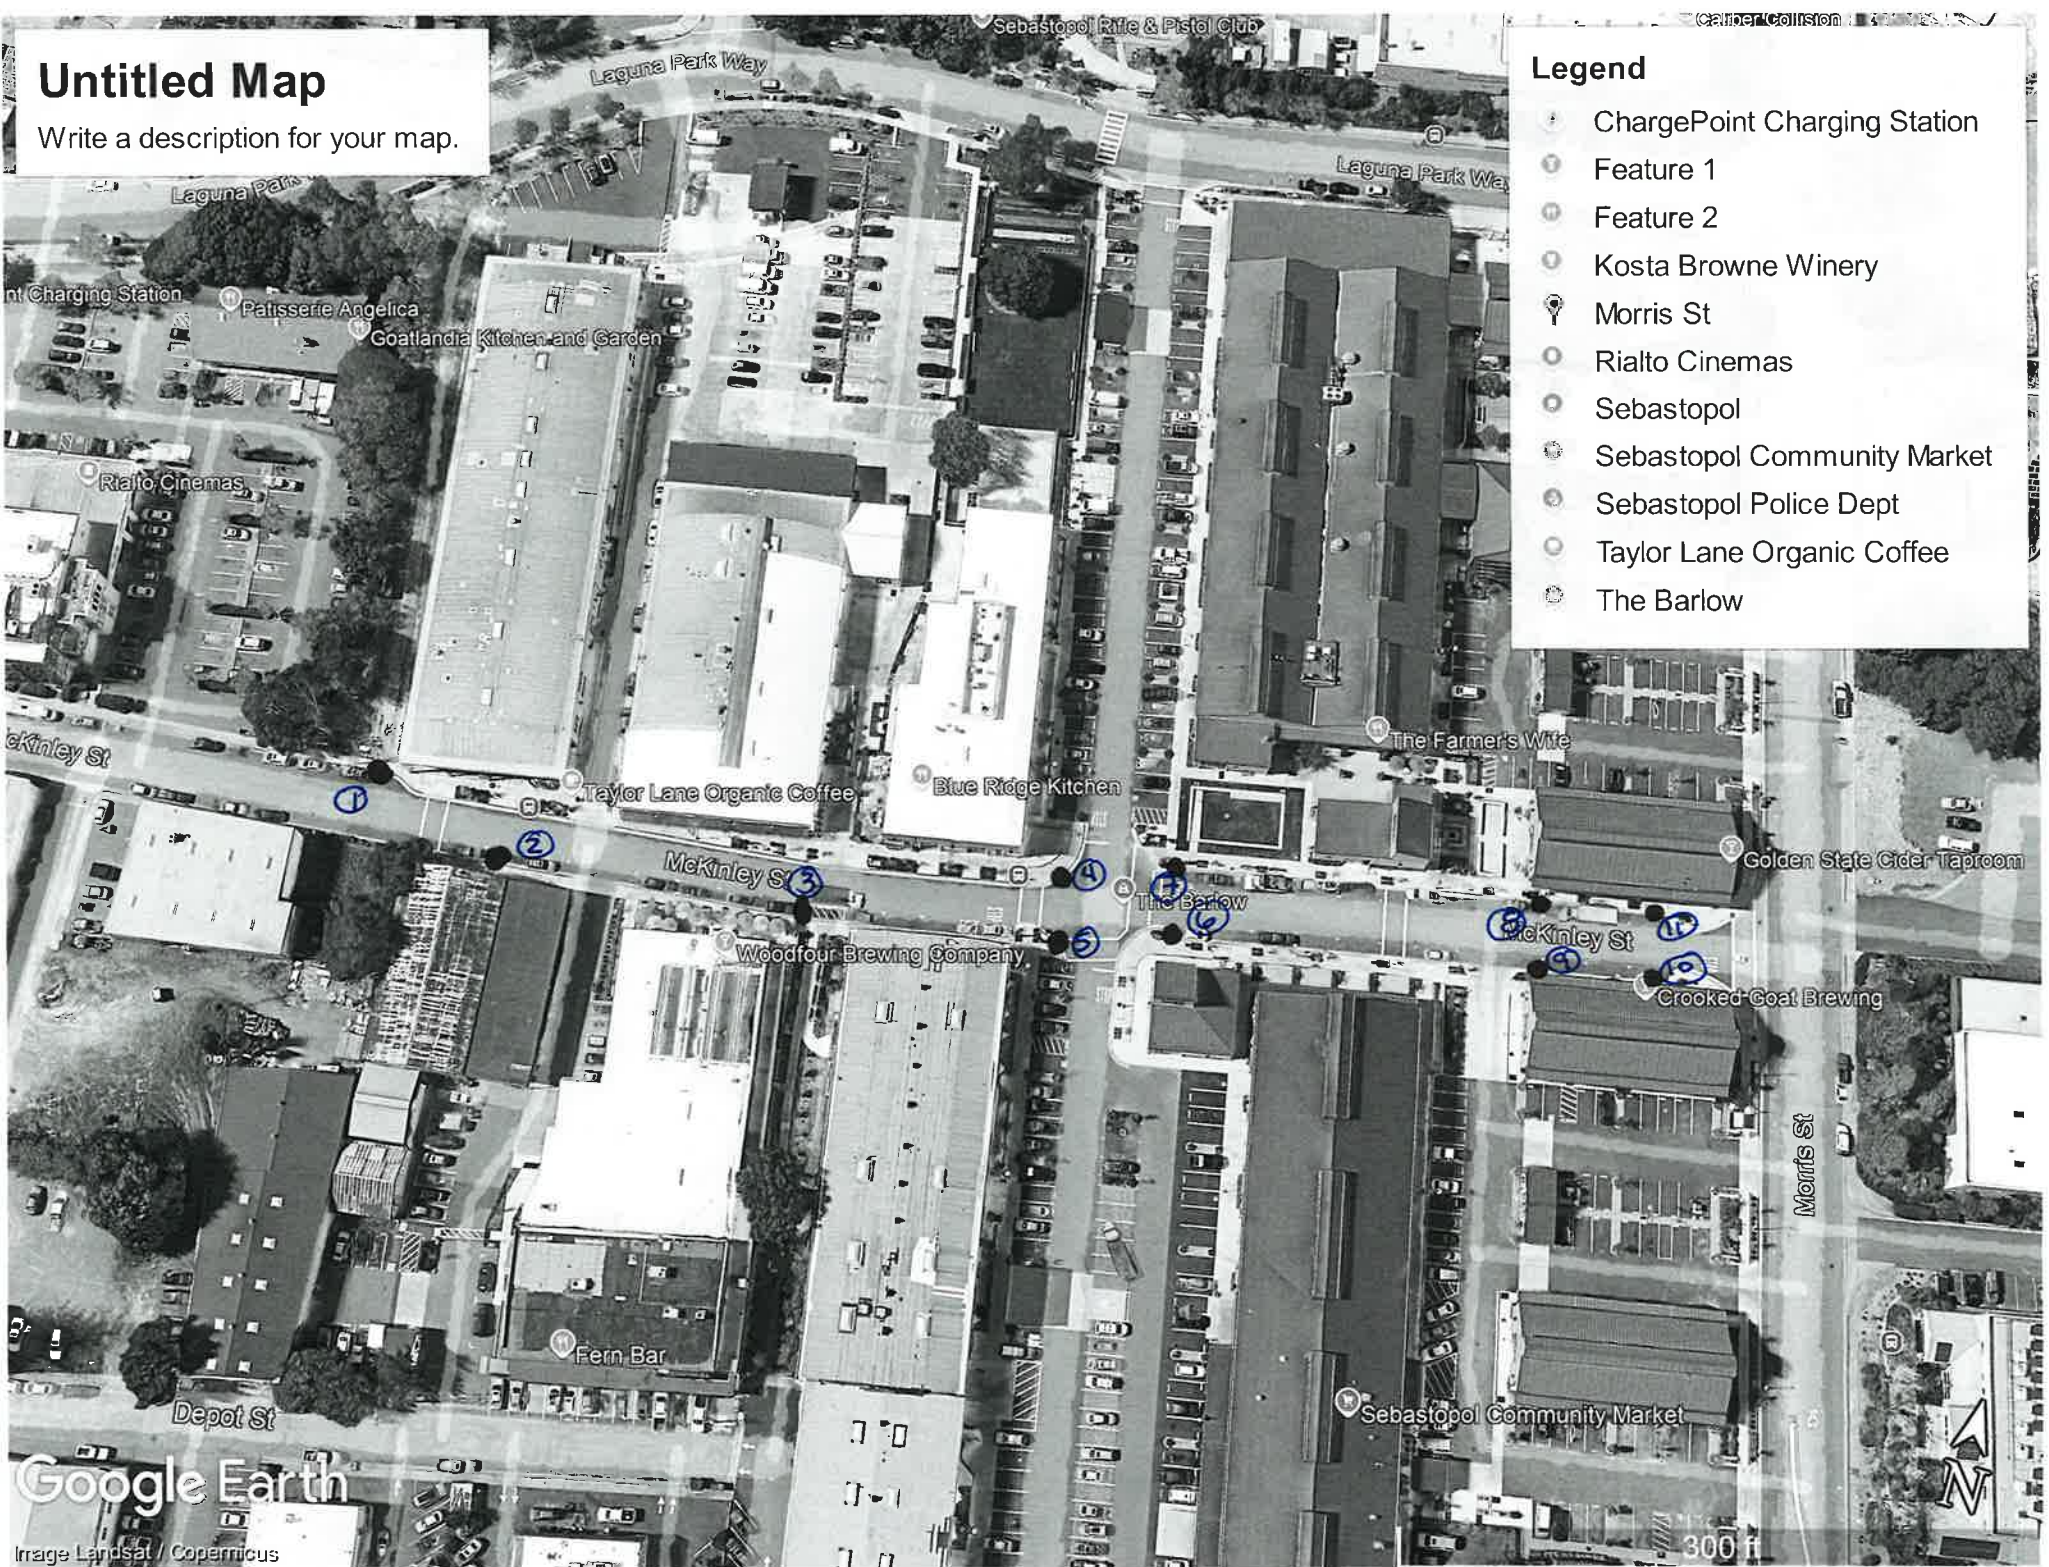

Untitled Map

Write a description for your map.

Legend

- ChargePoint Charging Station
- Feature 1
- Feature 2
- Kosta Browne Winery
- Morris St
- Rialto Cinemas
- Sebastopol
- Sebastopol Community Market
- Sebastopol Police Dept
- Taylor Lane Organic Coffee
- The Barlow

Untitled Map

Write a description for your map.

Legend

- ChargePoint Charging Station
- ⊕ Feature 1
- Rialto Cinemas
- ⊙ Sebastopol Police Dept

Google Earth

© 2025 Google

4.76 ft