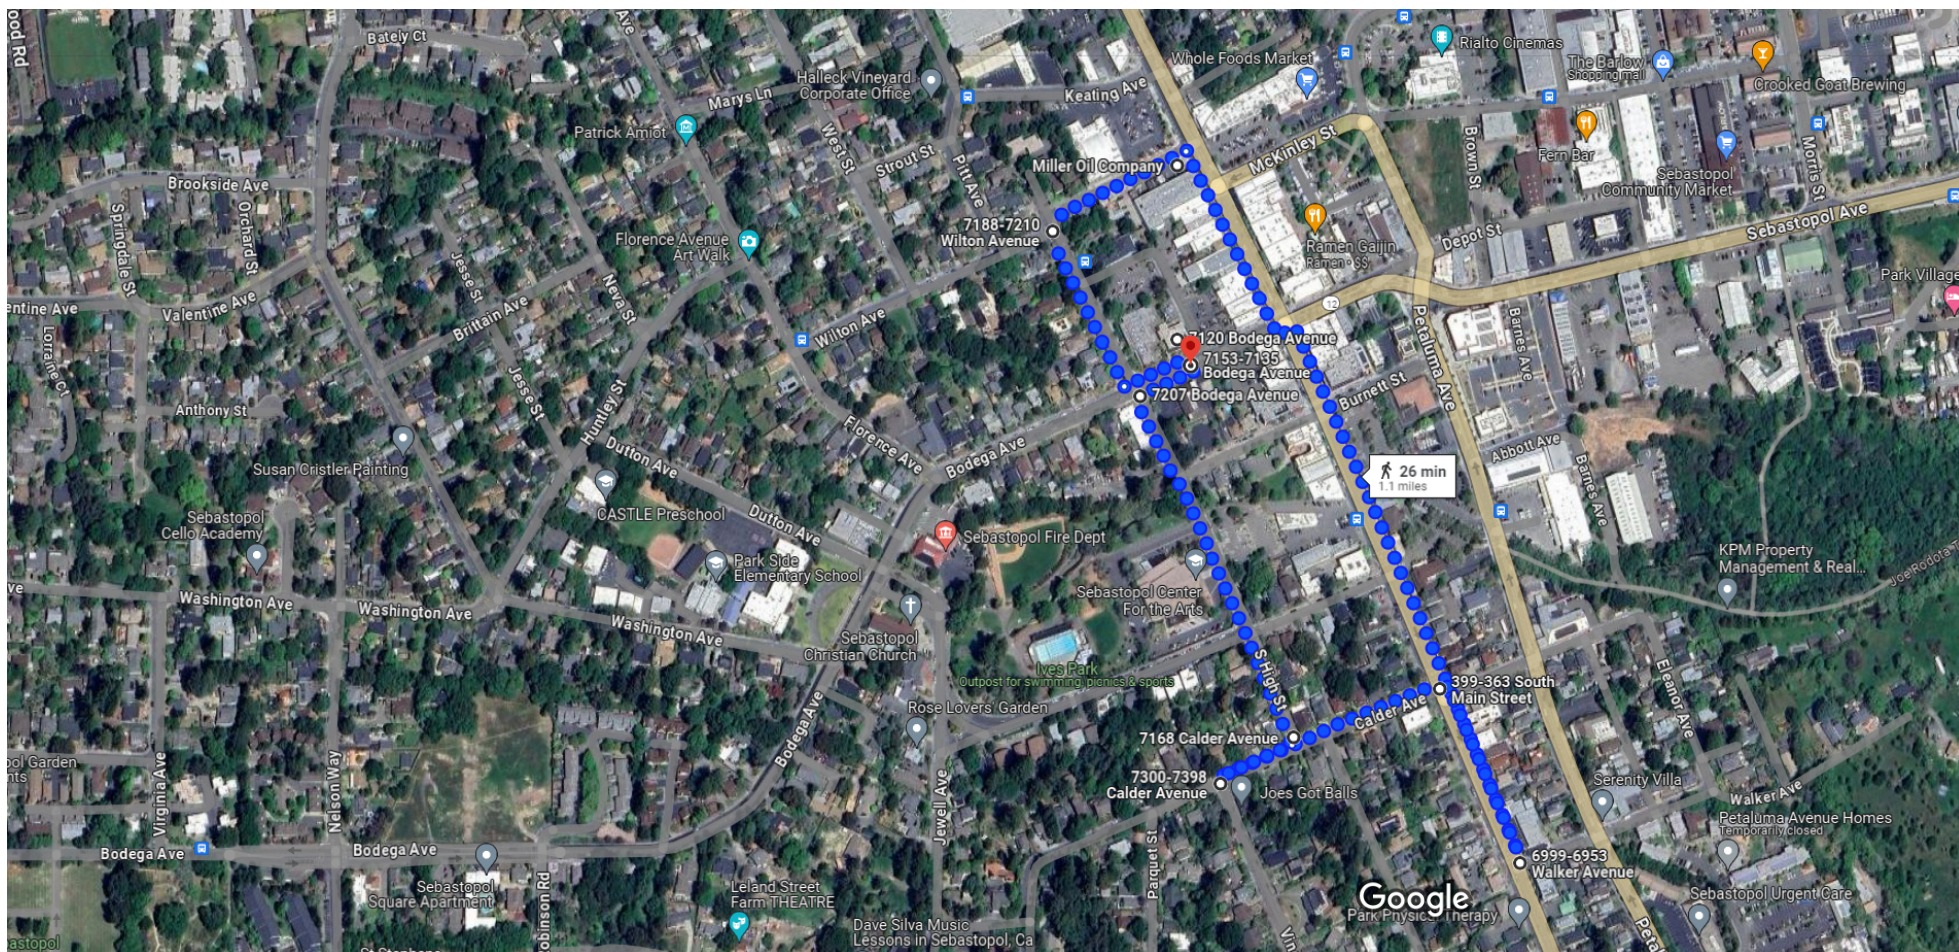

7120 Bodega Ave, Sebastopol, CA 95472 to 7153-7135 Bodega Ave, Sebastopol, CA 95472

Walk 1.1 miles, 26 min

Future Planning Commission walking tour

Imagery ©2024 Airbus, Maxar Technologies, Map data ©2024 200 ft

via Bodega Ave and N High St

26 min

1.1 miles

Mostly flat