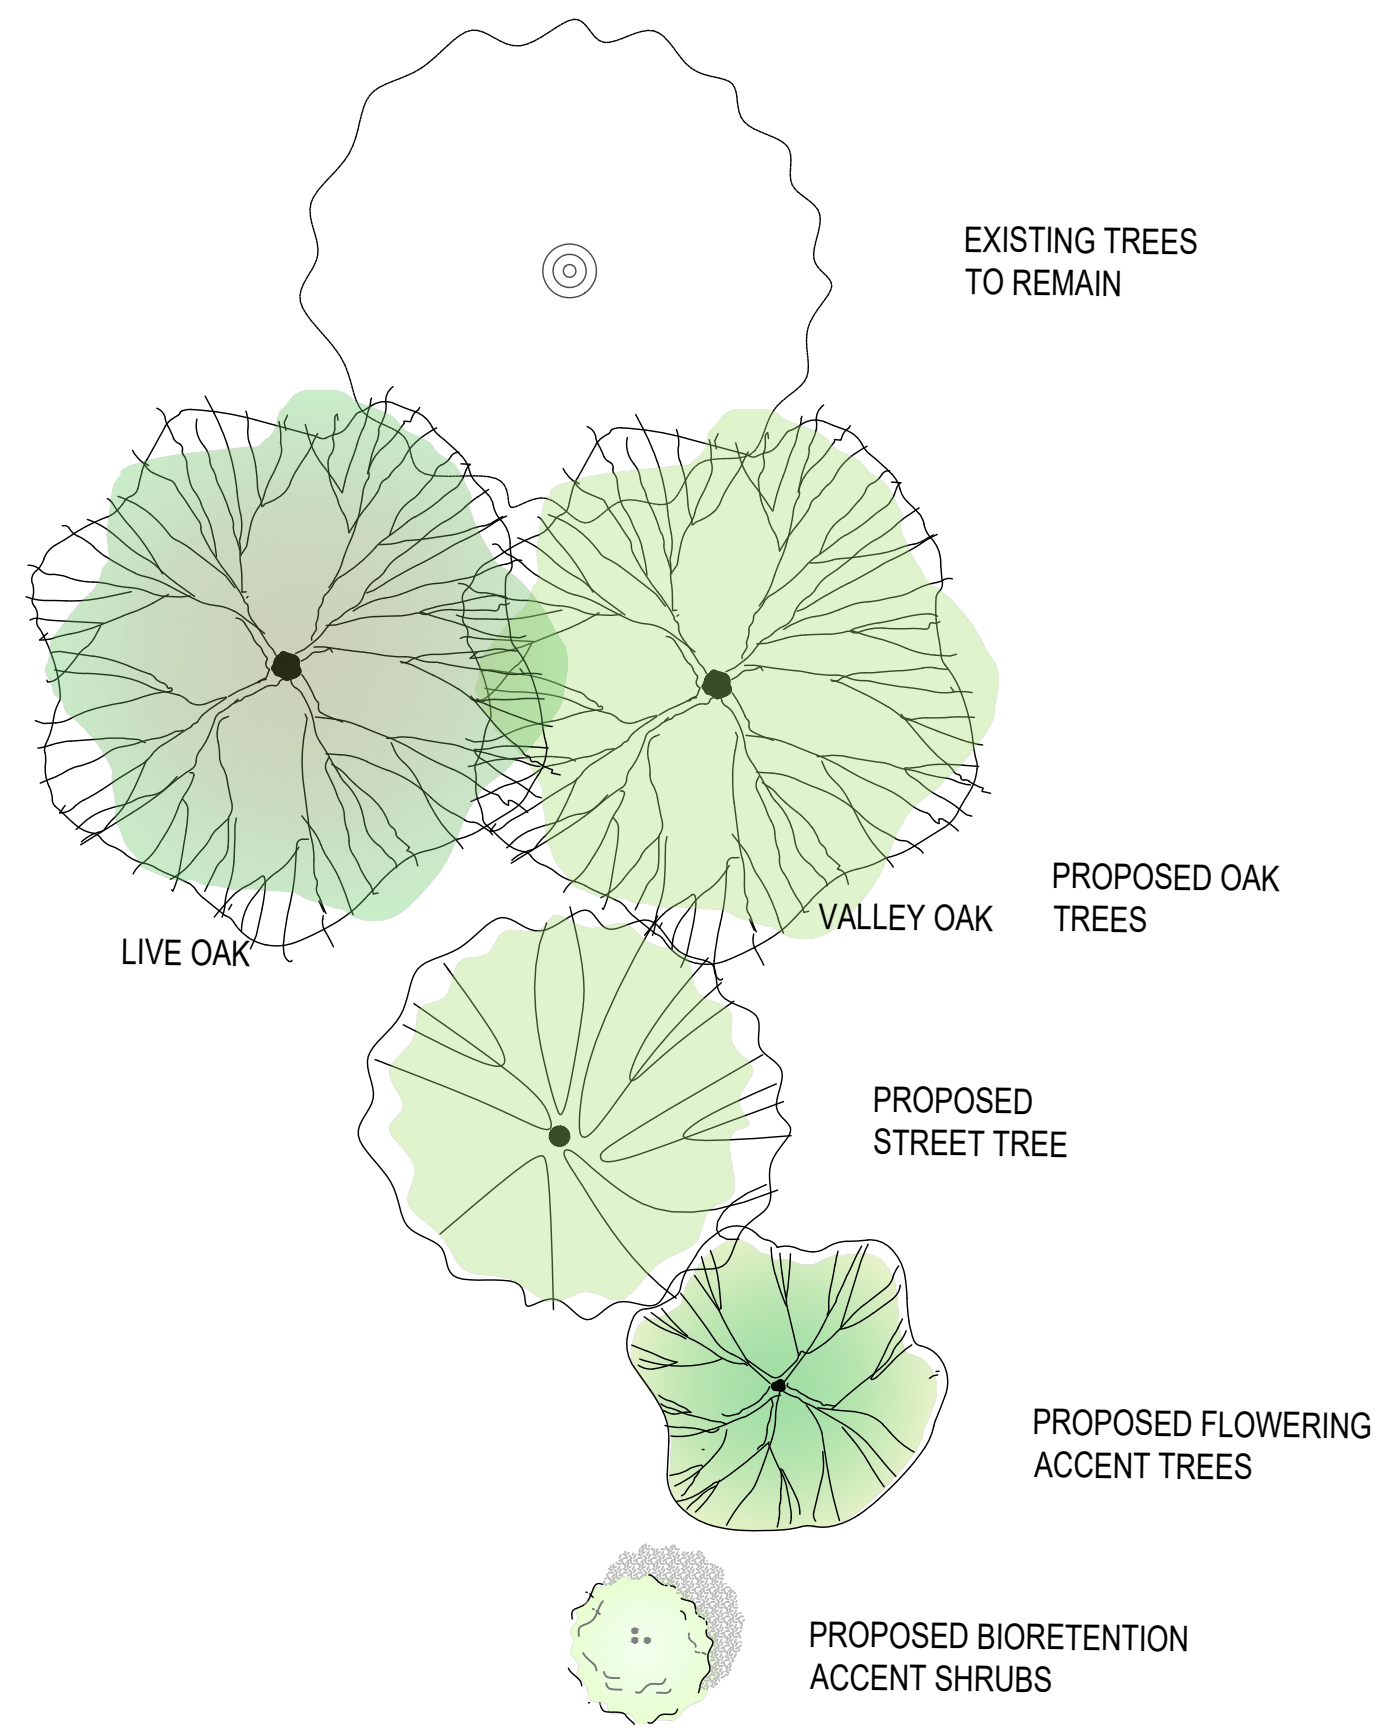

TREE LEGEND