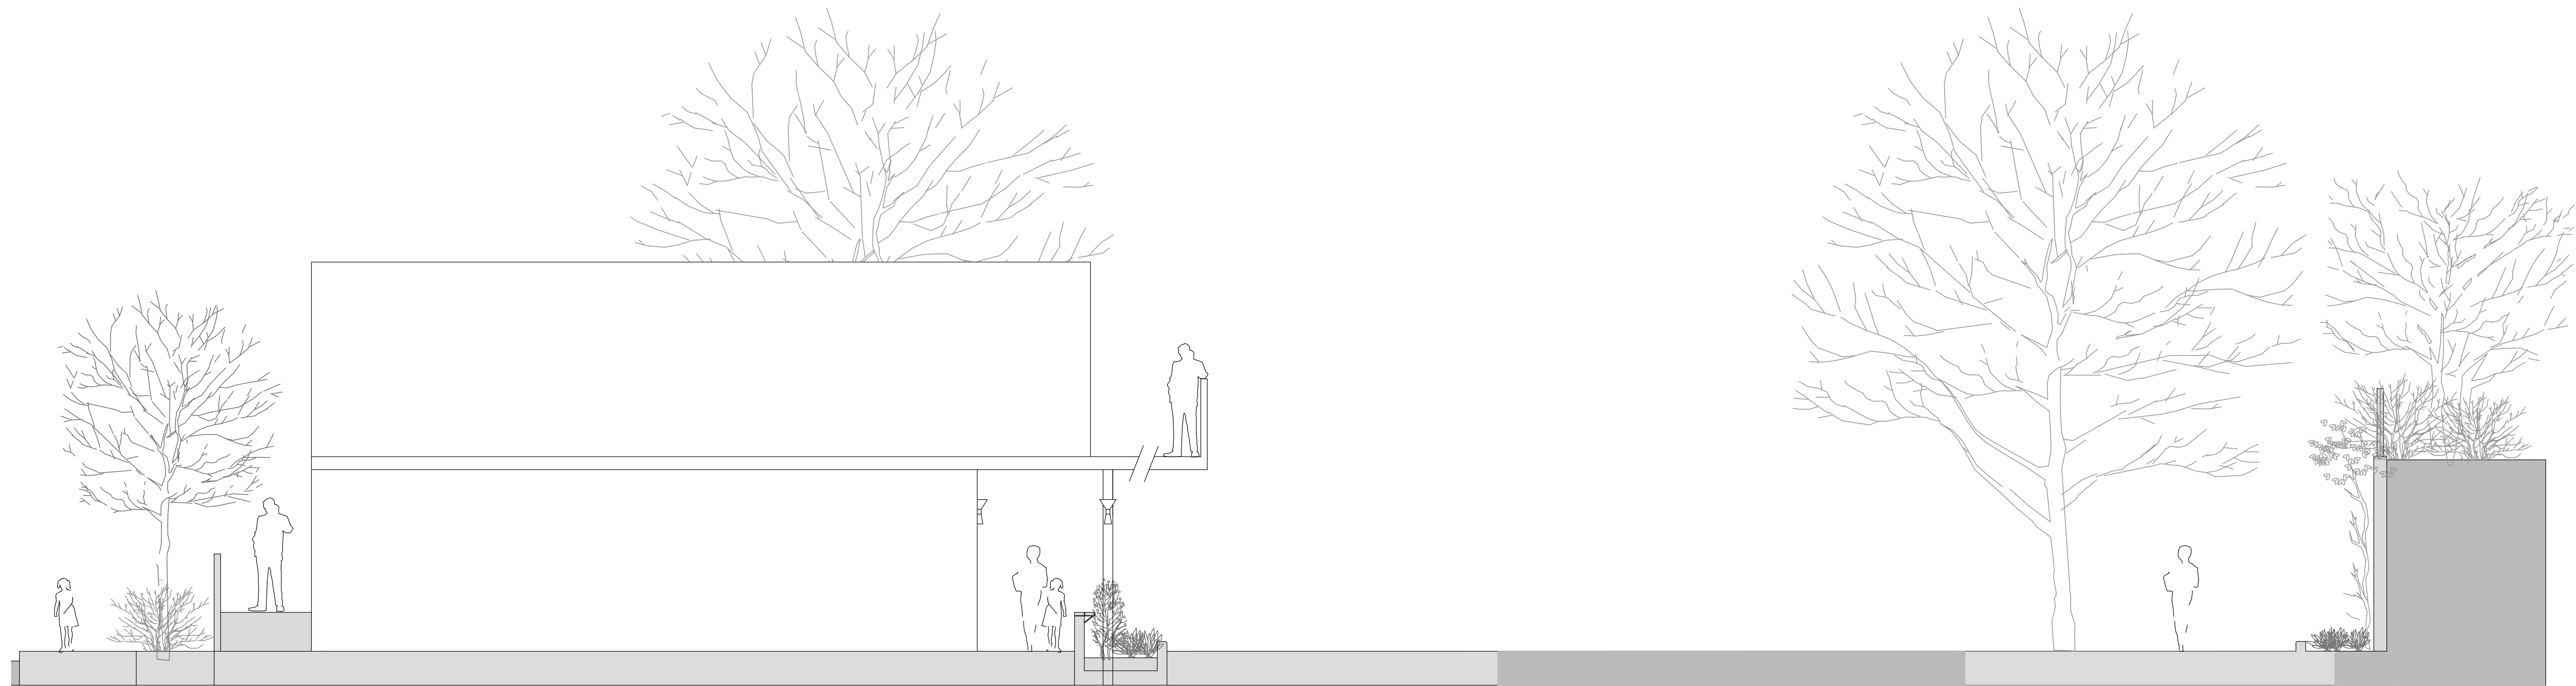

TREE LEGEND

MATERIAL LEGEND

- LIGHT FIXTURES**
- TYPE A - BOLLARD
 - TYPE B - BOLLARD
 - TYPE C - PATH LIGHT
 - TYPE D - WALL SCONCE
 - TYPE E - LINEAR WALL LIGHT
 - ELECTRIC VEHICLE CHARGING STATION

DATE
11-18-2024

TREE LEGEND

SCALE: 1"=10'

DATE
11-18-2024

PACIFIC KNOLLS
7621 HEALDSBURG AVENUE
SEBASTOPOL, CA

SHEET TITLE
TOWNHOUSES EAST
PRELIMINARY LANDSCAPE PLAN

SHEET NUMBER
L1.3

ZAC Landscape Architects, Inc.
404 East D Street
Petaluma, California 94952
(707) 696-2367
www.zaclandscape.com
sf@zaclandscape.com

ELECTRIC VEHICLE
CHARGING STATION
-DOUBLE-SIDED

SCALE: 1"=20'

FIXTURE LEGEND

- ⊙ A TYPE A - BOLLARD
- ⊙ B TYPE B - BOLLARD
- ⊙ C TYPE C - PATH LIGHT
- ⊙ D TYPE D - WALL SCONCE
- ⊙ E TYPE E - LINEAR WALL LIGHT
- ⊠ ELECTRIC VEHICLE CHARGING STATION