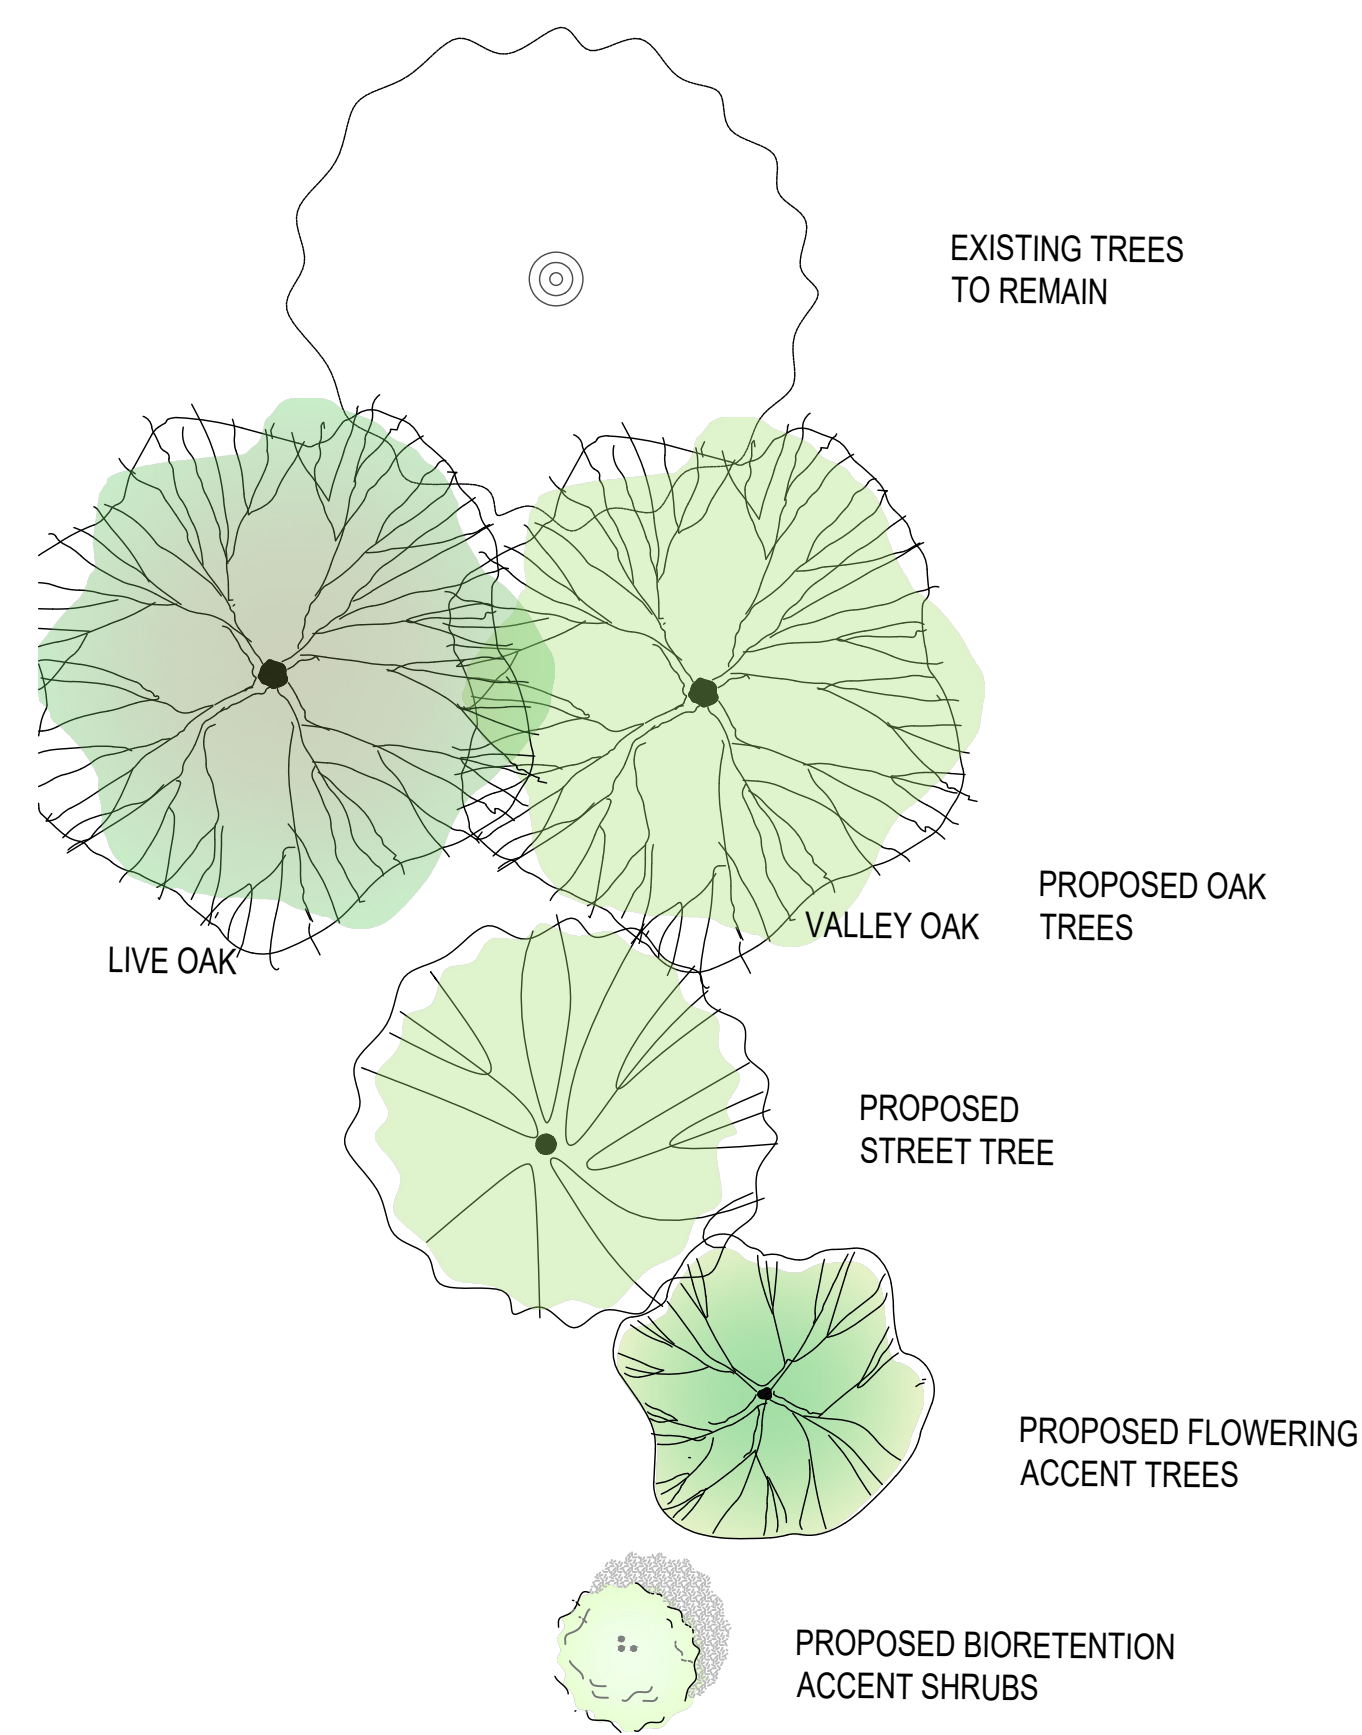

TREE LEGEND

SCALE: 1"=10'

DATE
11-18-2024

PACIFIC KNOLLS
7621 HEALDSBURG AVENUE
SEBASTOPOL, CA

SHEET TITLE
TOWNHOUSES EAST
PRELIMINARY LANDSCAPE PLAN

SHEET NUMBER
L1.3

ZAC Landscape Architects, Inc.
404 East D Street
Petaluma, California 94952
(707) 696-2367
www.zaclandscape.com
sf@zaclandscape.com