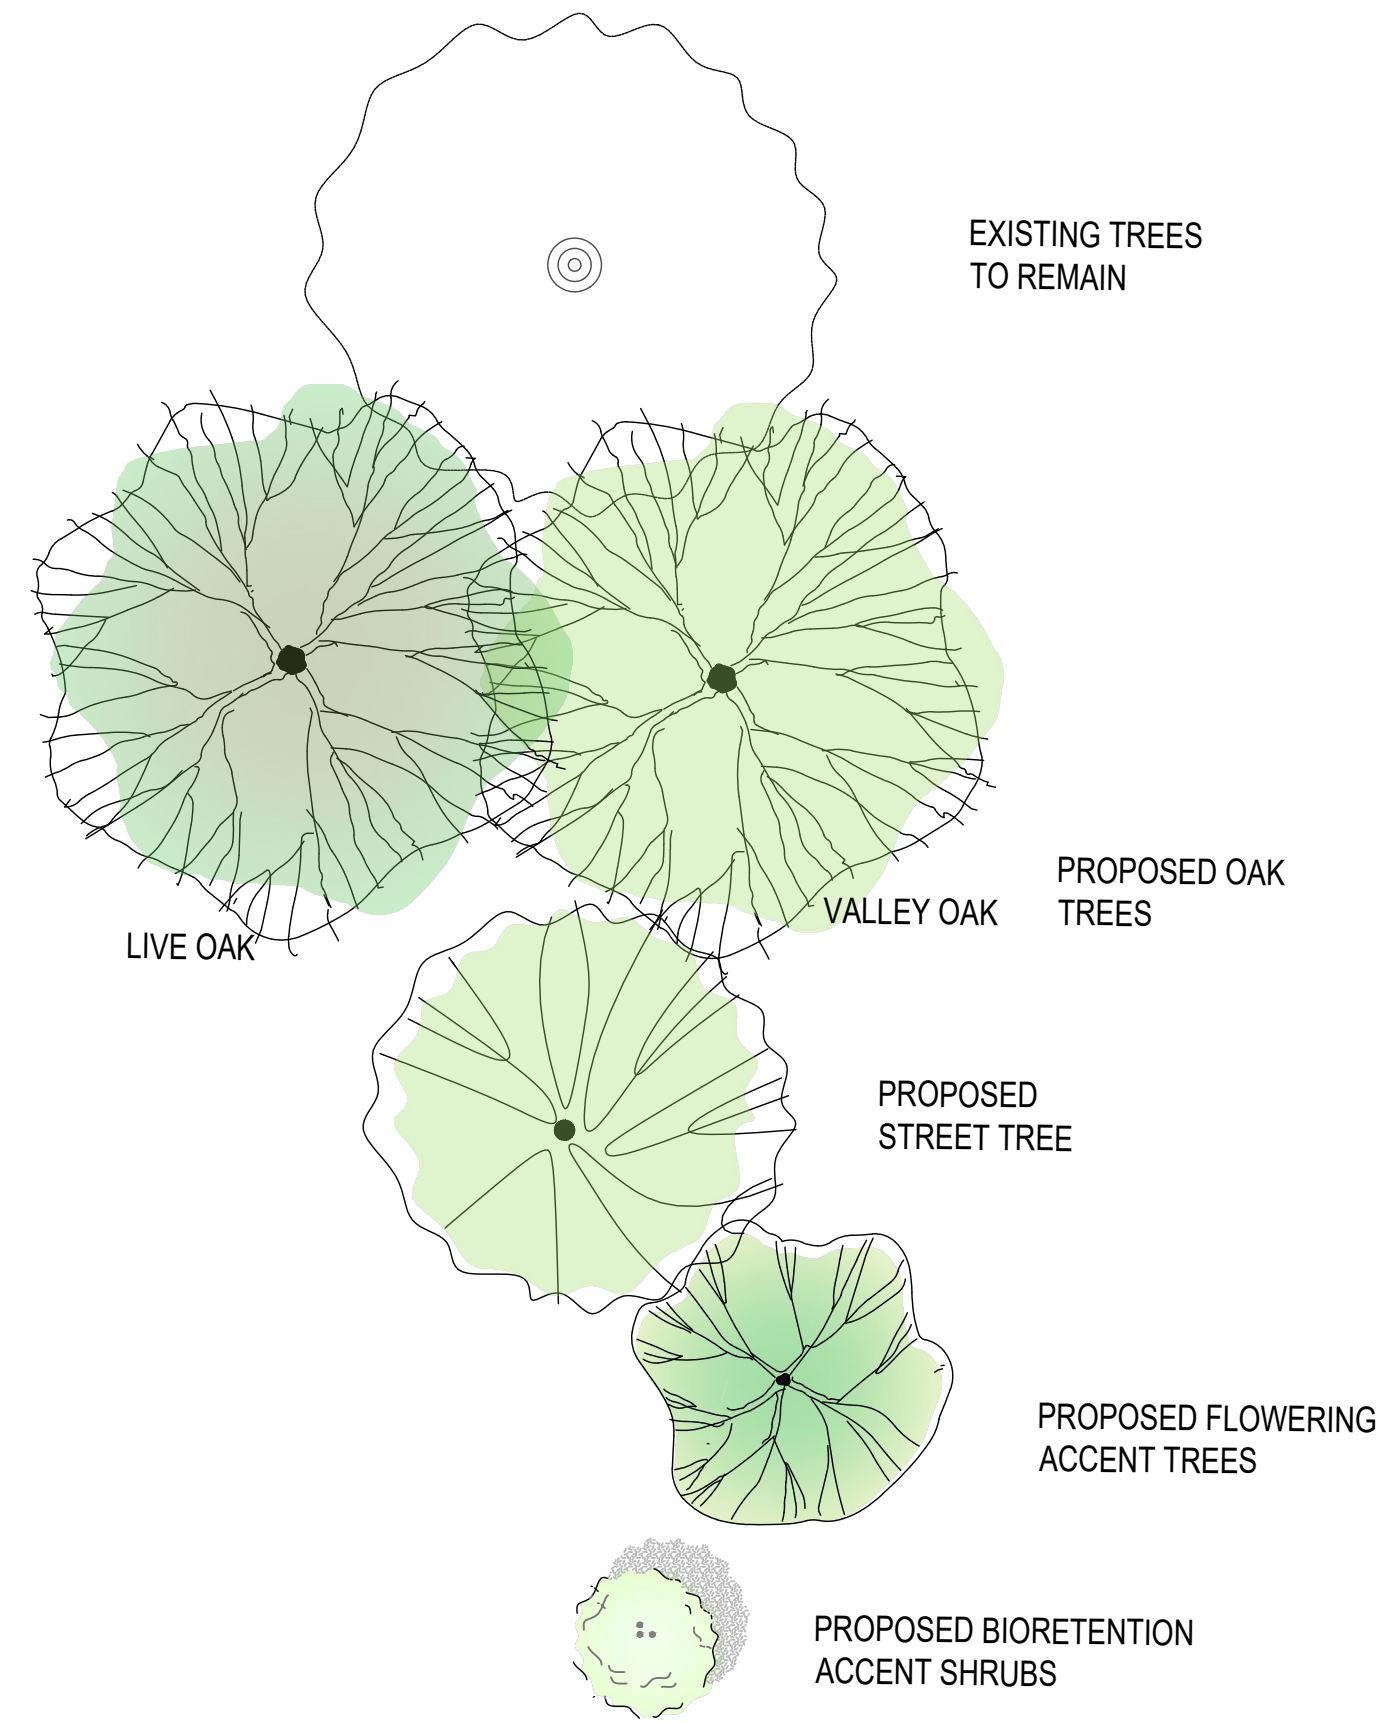

TREE LEGEND

DATE
11-18-2024

PACIFIC KNOLLS
7621 HEALDSBURG AVENUE
SEBASTOPOLE, CA

SHEET TITLE
APARTMENTS
PRELIMINARY LANDSCAPE PLAN

SHEET NUMBER
L1.1

ZAC Landscape Architects, Inc.
404 East D Street
Petaluma, California 94952
(707) 696-2367
www.zaclandscape.com
sf@zaclandscape.com