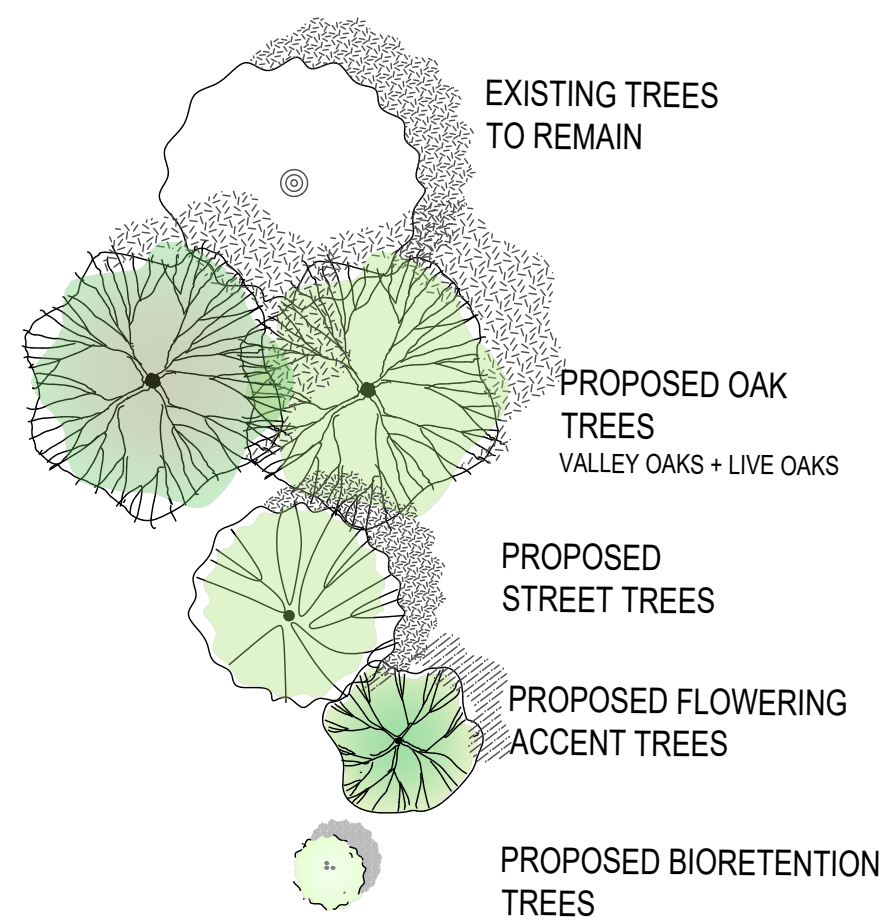

TREE LEGEND

MATERIAL LEGEND

- LIGHT FIXTURES**
- TYPE A - BOLLARD
 - TYPE B - BOLLARD
 - TYPE C - PATH LIGHT
 - TYPE D - WALL SCONCE
 - TYPE E - LINEAR WALL LIGHT
 - ELECTRIC VEHICLE CHARGING STATION

DATE
11-18-2024

NOTES:

GENERAL PLANTING WILL ALSO INCLUDE PLANTS FROM BIORETENTION LIST PLANTING PLAN TO COMPLY WITH THE CRITERIA OF THE WATER EFFICIENT LANDSCAPE ORDINANCE AND APPLY THEM FOR THE EFFICIENT USE OF WATER IN THE LANDSCAPE DESIGN PLAN AND IN THE IRRIGATION DESIGN PLAN.

ELECTRIC VEHICLE
CHARGING STATION
-DOUBLE-SIDED

SCALE: 1"=20'

FIXTURE LEGEND

- ⊙ A TYPE A - BOLLARD
- ⊙ B TYPE B - BOLLARD
- ⊙ C TYPE C - PATH LIGHT
- ⊙ D TYPE D - WALL SCONCE
- ⊙ E TYPE E - LINEAR WALL LIGHT
- ⊠ ELECTRIC VEHICLE CHARGING STATION