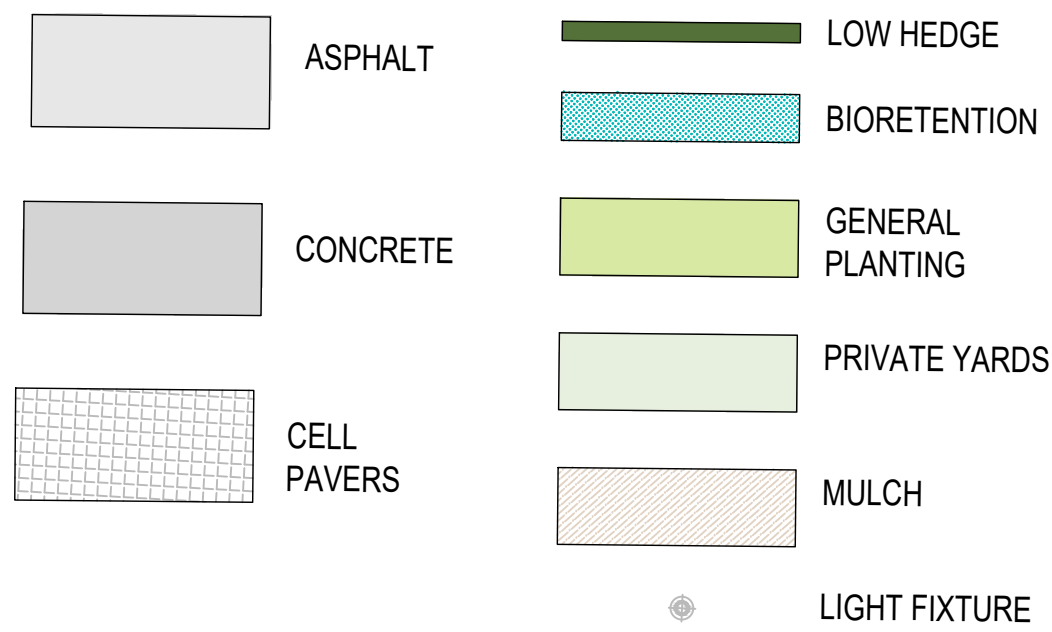

TREE LEGEND

MATERIAL LEGEND

- LIGHT FIXTURES**
- TYPE A - BOLLARD
 - TYPE B - BOLLARD
 - TYPE C - PATH LIGHT
 - TYPE D - WALL SCONCE
 - TYPE E - LINEAR WALL LIGHT
 - ELECTRIC VEHICLE CHARGING STATION

DATE
11-18-2024