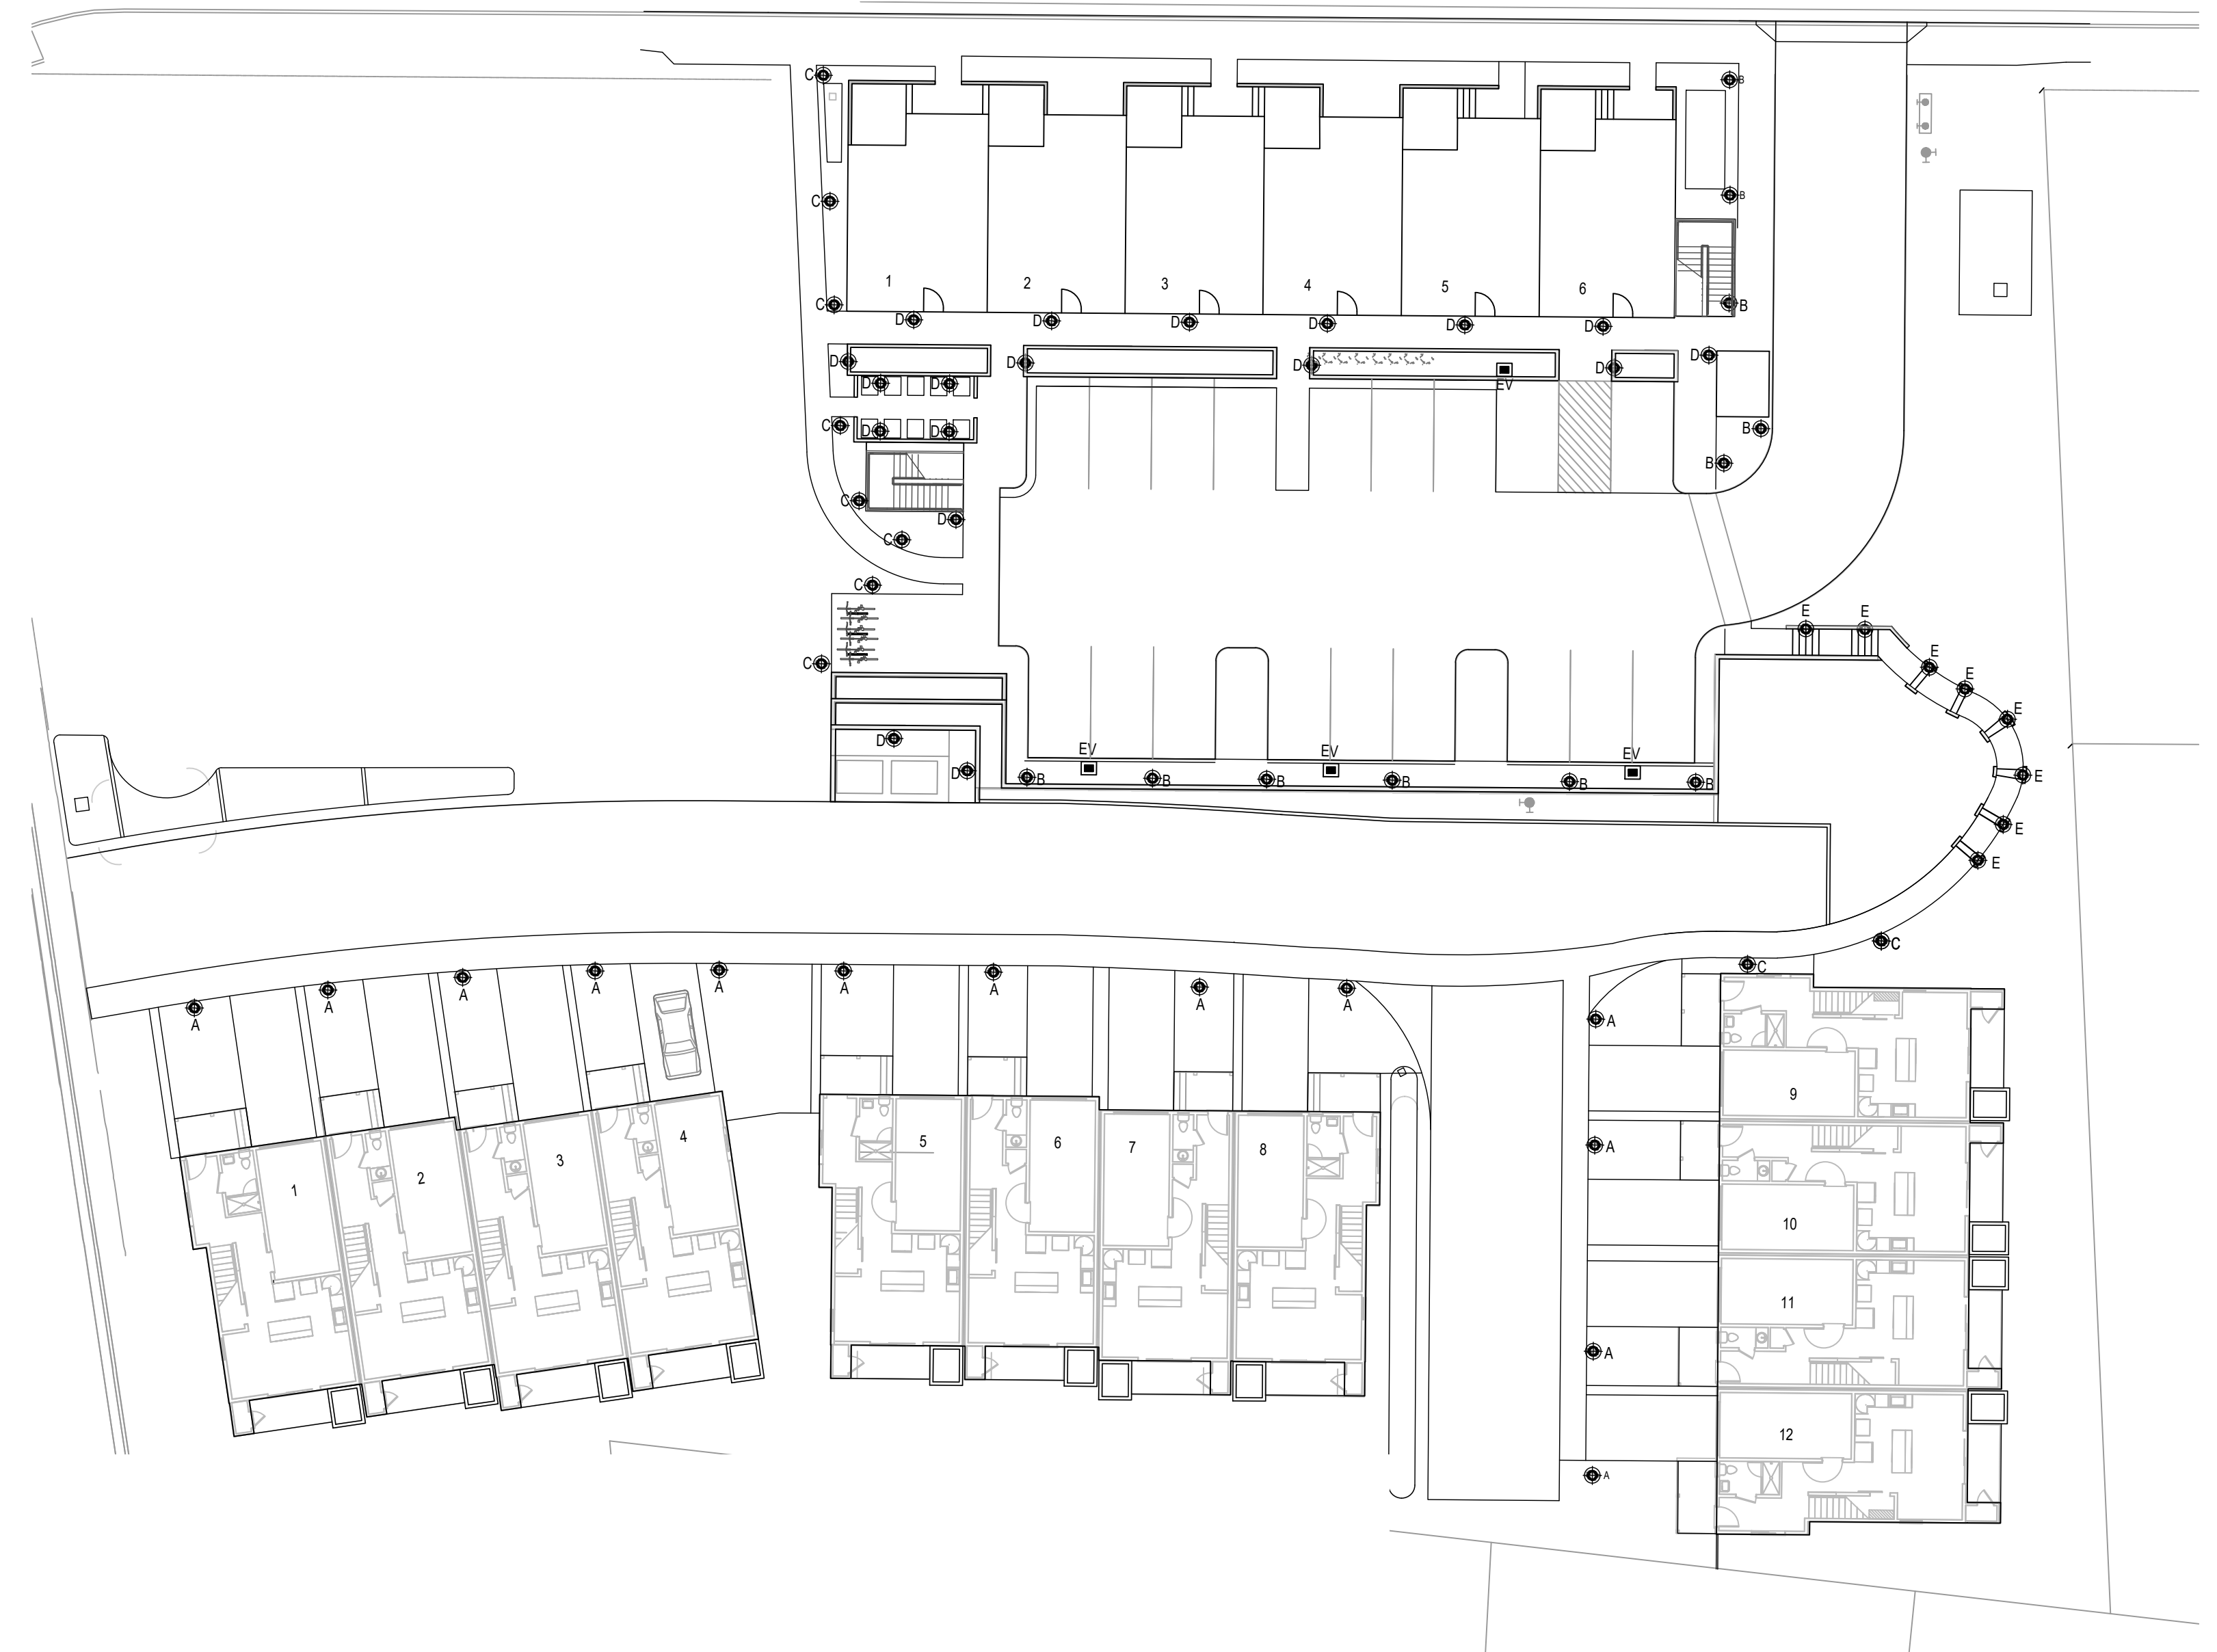

ELECTRIC VEHICLE
CHARGING STATION
-DOUBLE-SIDED

SCALE: 1"=20'

FIXTURE LEGEND

- ⊙ A TYPE A - BOLLARD
- ⊙ B TYPE B - BOLLARD
- ⊙ C TYPE C - PATH LIGHT
- ⊙ D TYPE D - WALL SCONCE
- ⊙ E TYPE E - LINEAR WALL LIGHT
- ⊠ ELECTRIC VEHICLE CHARGING STATION